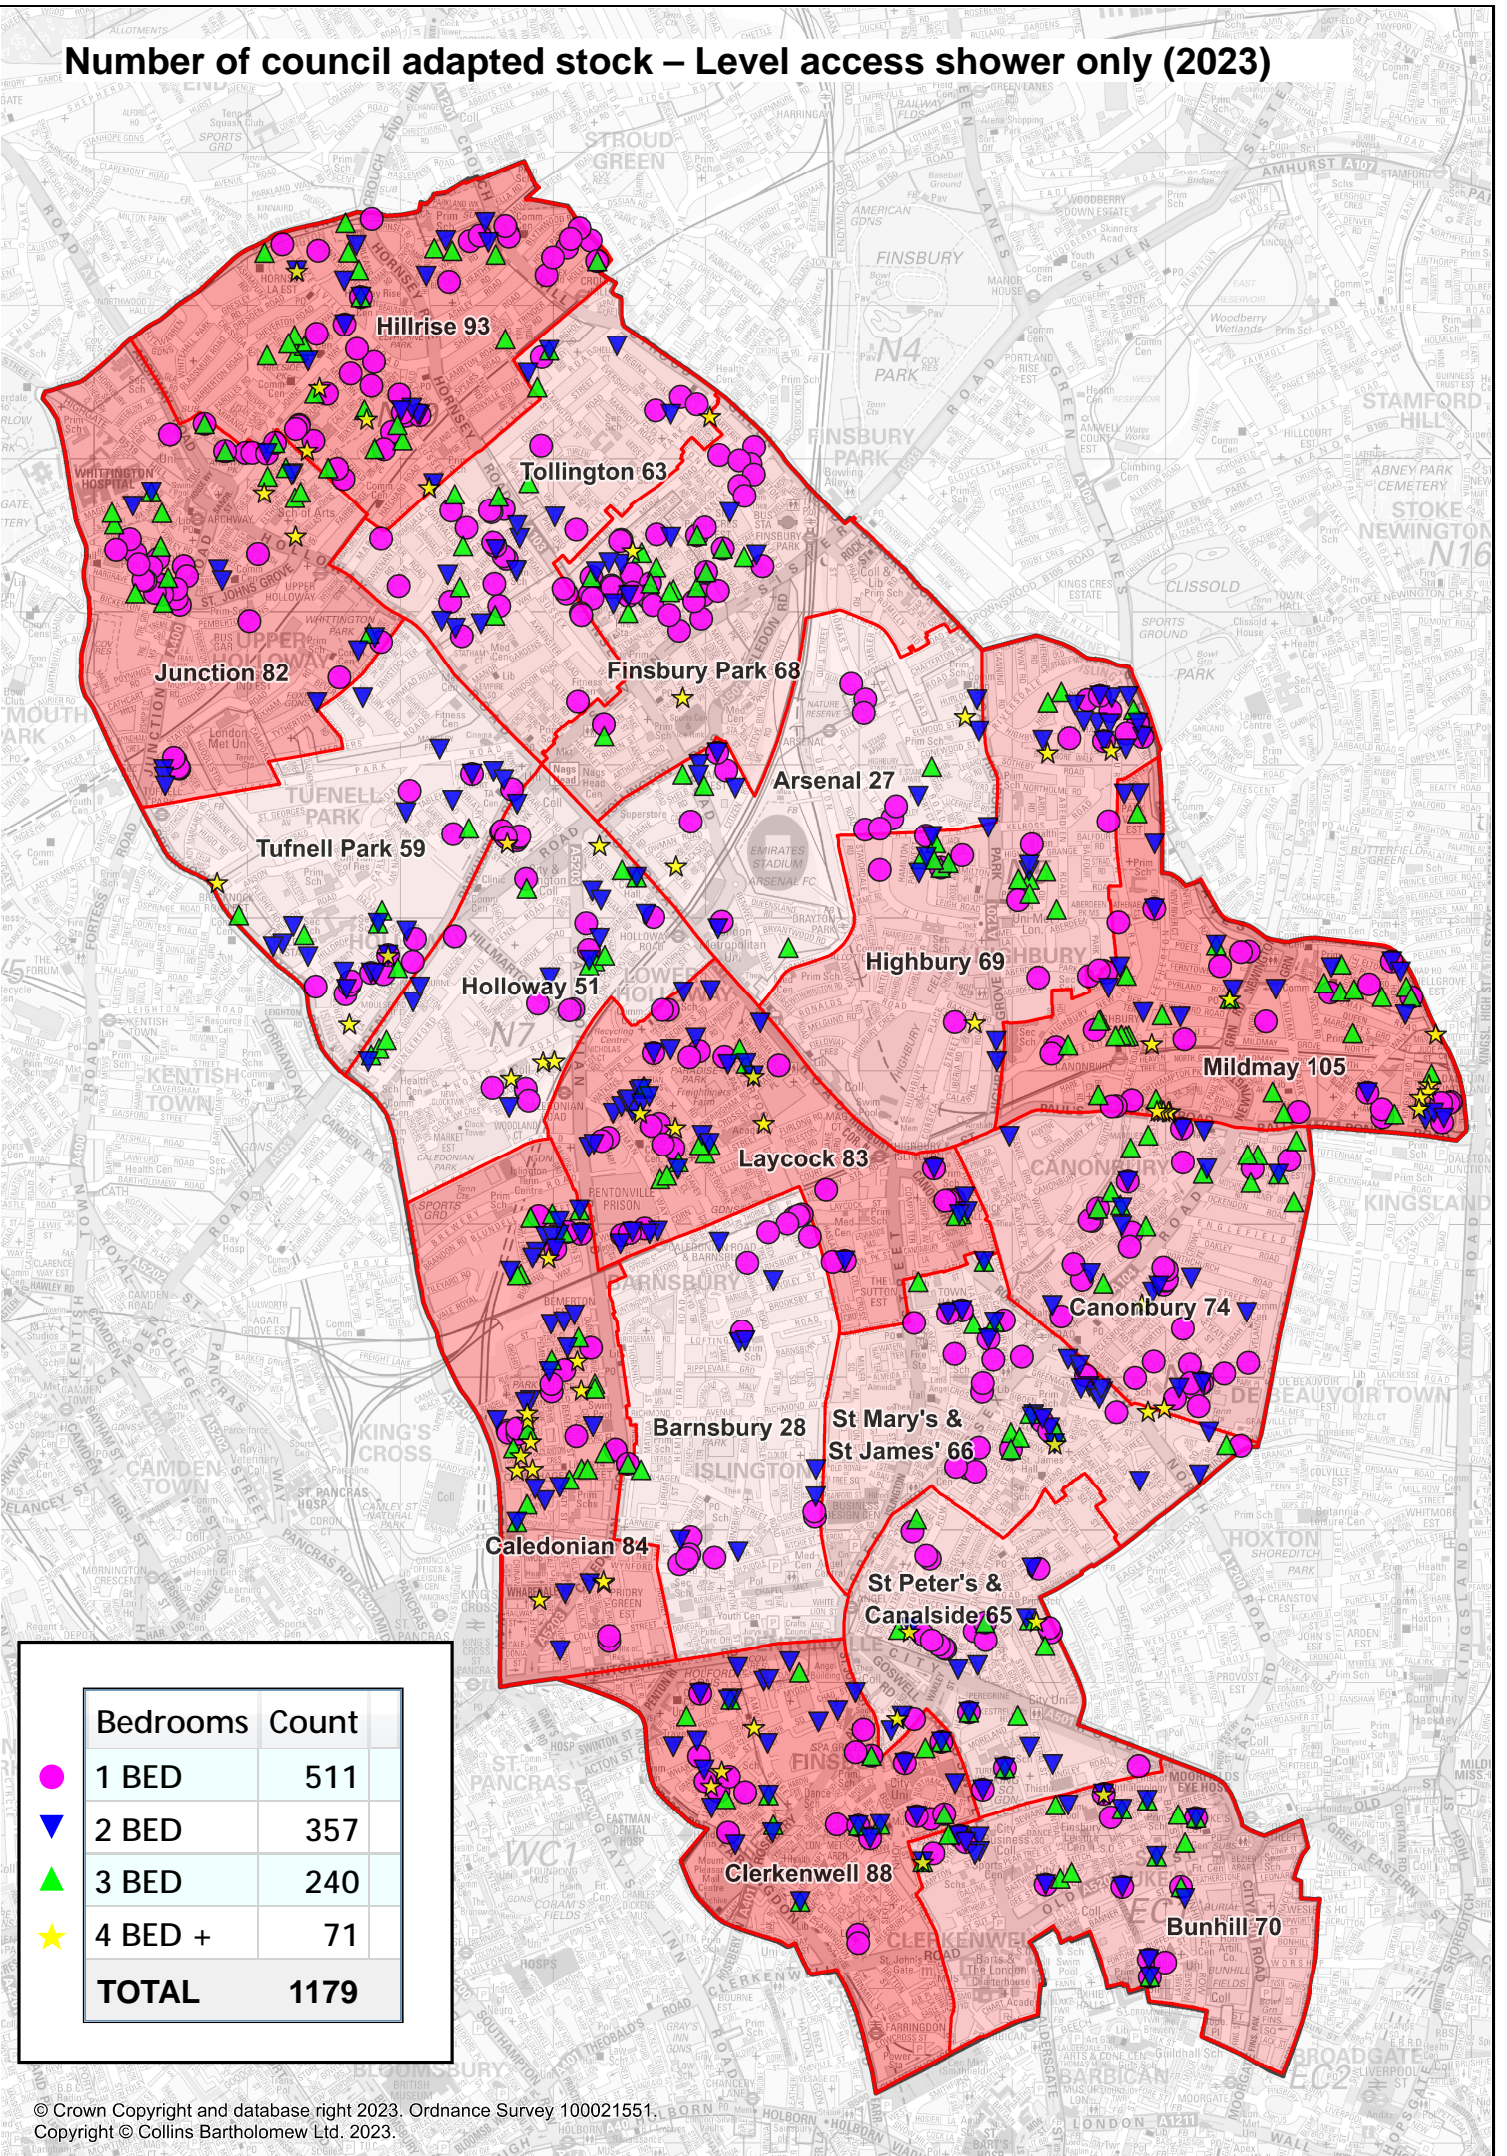

Number of council adapted stock – Level access shower only (2023)

Bedrooms	Count
1 BED	511
2 BED	357
3 BED	240
4 BED +	71
TOTAL	1179