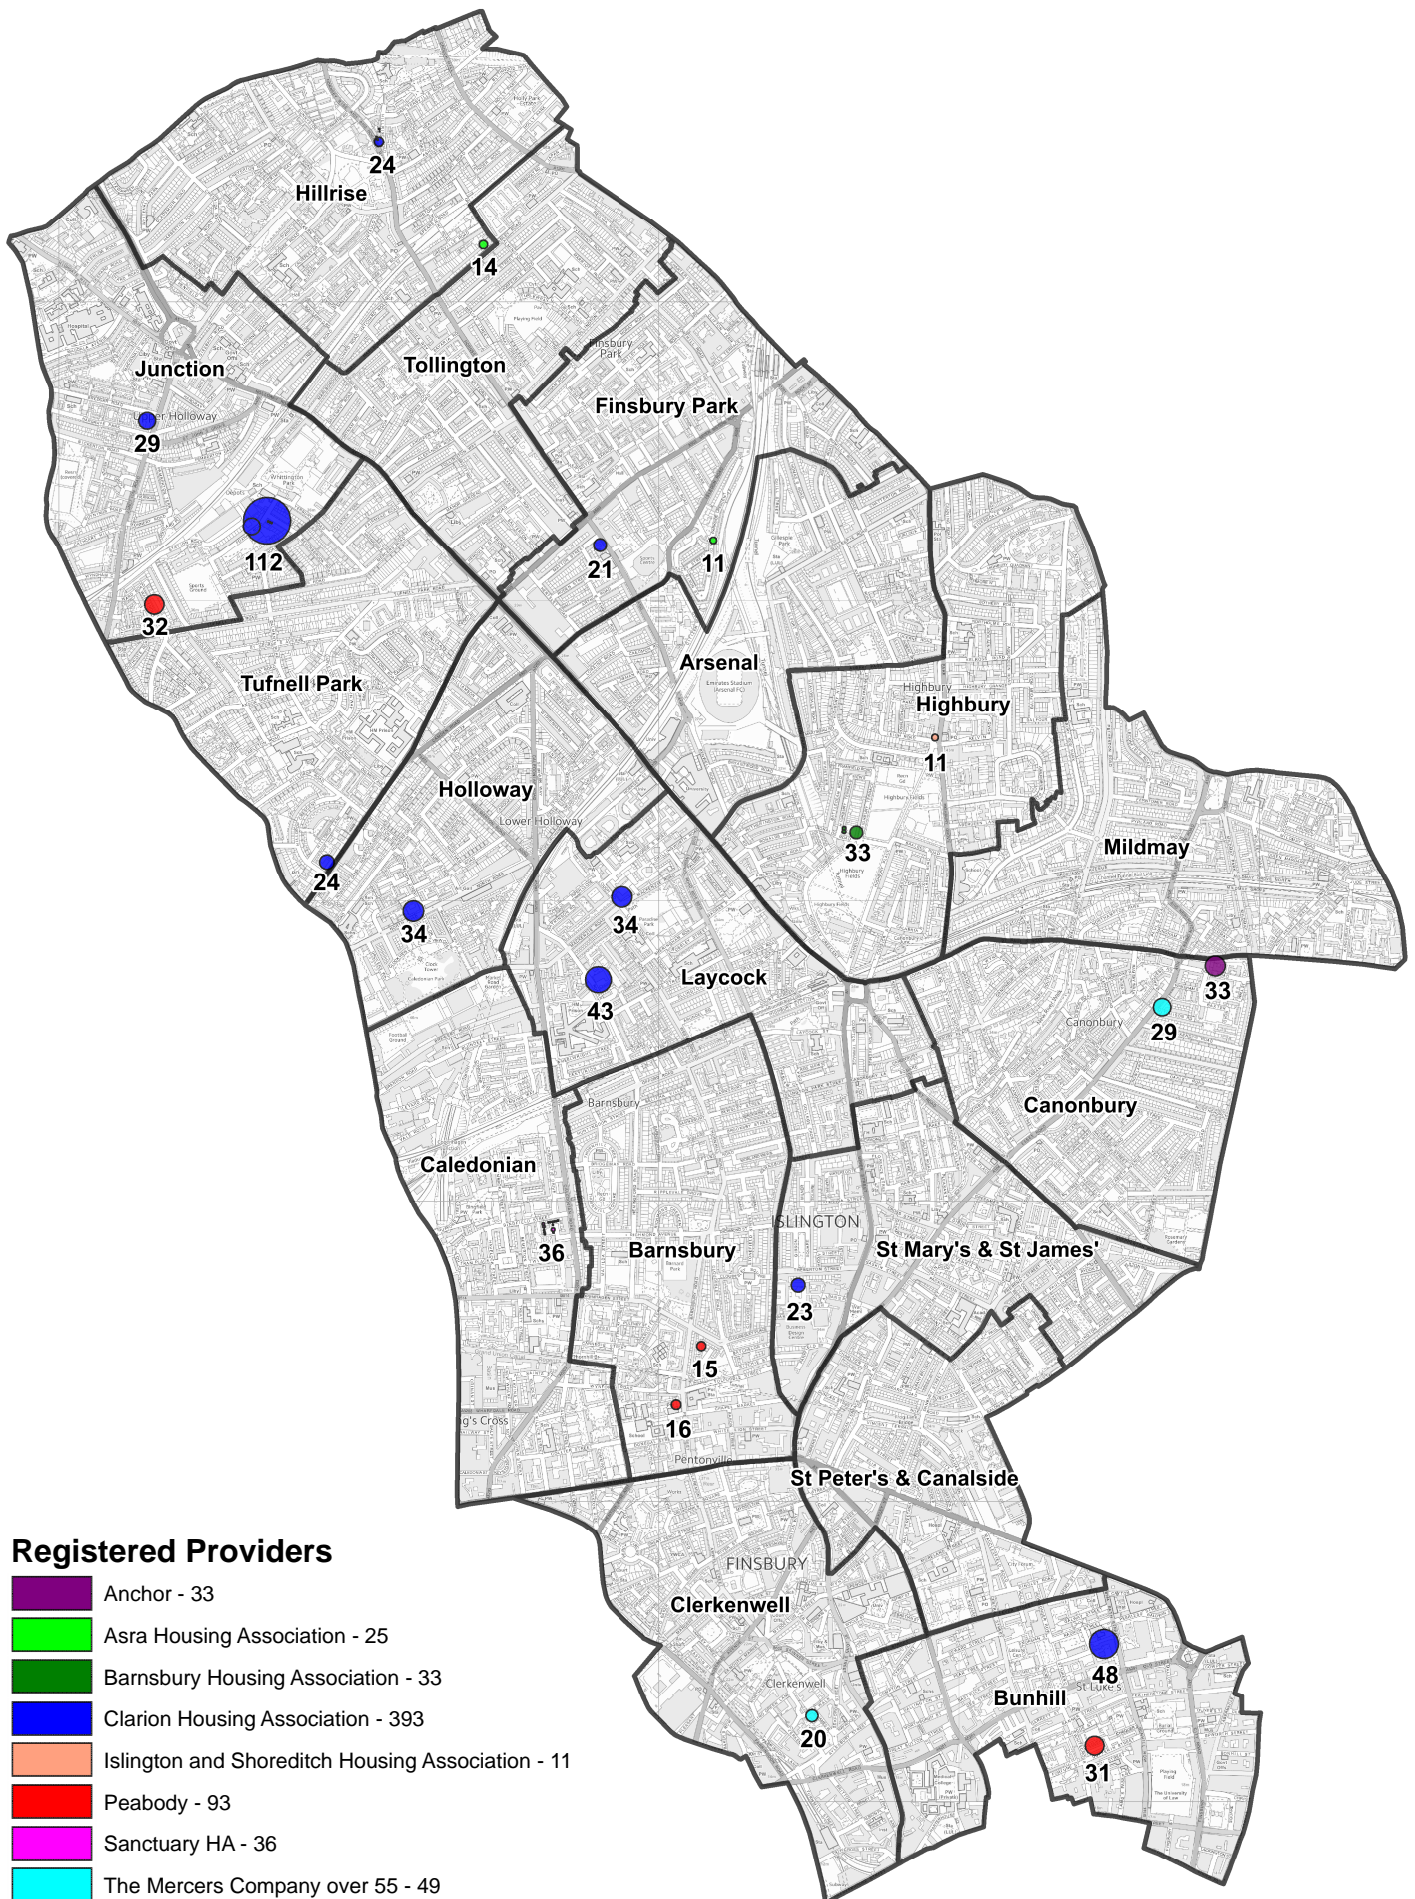

Sheltered Housing in Islington October 2022

Registered Providers

- Anchor - 33
- Asra Housing Association - 25
- Barnsbury Housing Association - 33
- Clarion Housing Association - 393
- Islington and Shoreditch Housing Association - 11
- Peabody - 93
- Sanctuary HA - 36
- The Mercers Company over 55 - 49

Total: 673